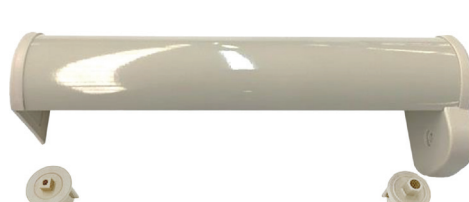

Bottom V-Bar Colors

white

ivory

silver gray

brown bronze

black

Cordless ZEBRA SHADE
standard cassette - no fabric insert

Zebra Shade	Bottom Rail V-shape	Cassette Valance & End Caps	Premium Clutch	Self Fabric Insert
Light Filtering				
Anthracite	silver	silver	N/A	N/A
Beige	ivory	ivory	N/A	N/A
Black	black	black	N/A	N/A
Chocolate	bronze	bronze	N/A	N/A
Gray	silver	silver	N/A	N/A
Ice White	white	white	N/A	N/A
Ivory	white	white	N/A	N/A
Madera Chocolate	bronze	bronze	N/A	N/A
Madera Ivory	ivory	ivory	N/A	N/A
Maple	bronze	bronze	N/A	N/A
Natural	ivory	ivory	N/A	N/A
Ocean	silver	silver	N/A	N/A
Rolex Grey	silver	silver	N/A	N/A
Black Out				
Brown	bronze	bronze	N/A	N/A
Coffee	bronze	bronze	N/A	N/A
Light Brown	ivory	ivory	N/A	N/A
White	white	white	N/A	N/A
Pure White	white	white	N/A	N/A
Pure Sand	ivory	ivory	N/A	N/A
Pure Grey	silver	silver	N/A	N/A
Pure Storm	silver	silver	N/A	N/A
Pure Black	black	black	N/A	N/A

Cordless Component Colors

white

ivory

silver

bronze

black

Chain Drive ZEBRA SHADE
with fabric insert cassette