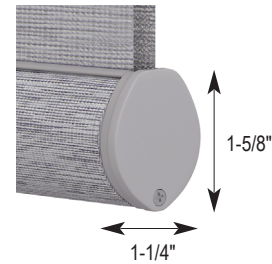

CASSETTES

Curved Cassette

- Sizes:
 - Medium (3-1/8" height x 3-3/4" depth)
 - Large (3-7/8" height x 3-7/8" depth)
- Available in Matte Color – White, Vanilla, Silver, Bronze, Black
- A matching fabric insert in the headrail is a standard feature
- For the large cassette, a fabric with vanes that are 4" or larger is recommended.

BOTTOM RAIL

- Fabric-wrapped bottom rail is a standard feature (non-wrapped bottom rail is optional)
- Available in Matte Colors: White, Vanilla, Bronze, Black and Gray

PRIVACY LIGHT BLOCK

Privacy Light Block