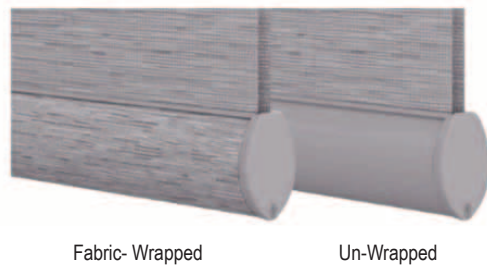

CASSETTES

Curved Cassette

- Sizes:
 - Medium (3-1/8" height x 3-3/4" depth)
 - Large (3-7/8" height x 3-7/8" depth)
- Available in Matte Color – White, Vanilla, Silver, Bronze, Black
- A matching fabric insert in the headrail is a standard feature
- For the large cassette, a fabric with vanes that are 4" or larger is recommended.

BOTTOM RAIL

- Fabric-wrapped bottom rail is a standard feature (non-wrapped bottom rail is optional)
- Available in Matte Colors: White, Vanilla, Bronze, Black and Gray

PRIVACY LIGHT BLOCK

Privacy Light Block