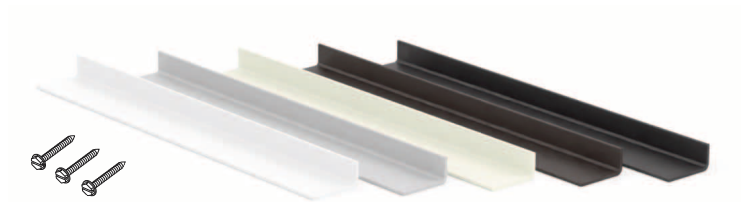

CASSETTES

Curved Cassette

- Sizes:
 - Medium (3-1/8" height x 3-3/4" depth)
 - Large (3-7/8" height x 3-7/8" depth)
- Available in Matte Color – White, Vanilla, Silver, Bronze, Black
- A matching fabric insert in the headrail is a standard feature
- For the large cassette, a fabric with vanes that are 4" or larger is recommended.

BOTTOM RAIL

- Fabric-wrapped bottom rail is a standard feature (non-wrapped bottom rail is optional)
- Available in Matte Colors: White, Vanilla, Bronze, Black and Gray

PRIVACY LIGHT BLOCK

Privacy Light Block

- Available in 5 colors: White, Vanilla, Bronze, Black and Gray
- Inside Mount Only
- Surcharge applies; refer to price grids section

MAGNETIC HOLD DOWN BRACKET

- Available with all control systems
- Outside Mount Only
- Magnet will be pre-assembled onto the bottom rail